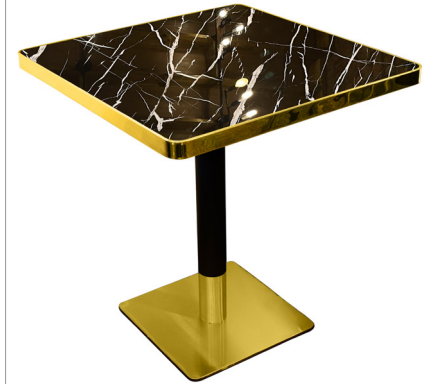

**Tabletop with Base £250**

**Black & Gold - Black & Gold Base**

**Tabletop**

**Material:** Marble Effect  
**Size:** 70x70cm for 2-4 people  
**Weight:** 15 kg  
**Price:** £81

**Base**

**Material:** Cast iron  
**Height:** 75cm - **Weight:** 9 kg  
**Price:** £95

**Tabletop with Base £175**

**Grey - Black & Gold Base**

**Tabletop**

**Material:** Marble Effect  
**Size:** 70x70cm for 2-4 people  
**Weight:** 15 kg  
**Price:** £81

**Base**

**Material:** Cast iron  
**Height:** 75cm - **Weight:** 9 kg  
**Price:** £95

**Tabletop with Base £175**

**Black & White - Black & Gold Base**

**Tabletop**

**Material:** Marble Effect  
**Size:** 70x70cm for 2-4 people  
**Weight:** 15 kg  
**Price:** £81

**Base**

**Material:** Cast iron  
**Height:** 75cm - **Weight:** 9 kg  
**Price:** £95