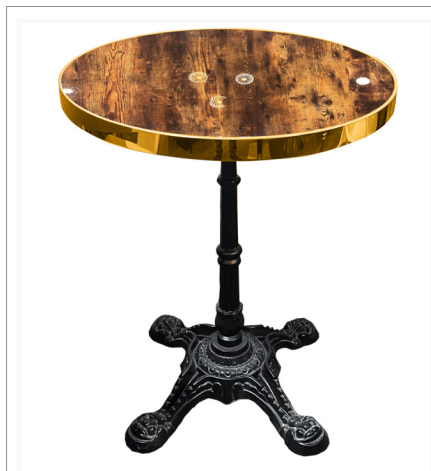

**Base**

**Material:** Cast iron

**Height:** 75cm - **Weight:** 15 kg

**Price:** £97

**Tabletop with Base 60cm £155**

**Tabletop with Base 80cm £175**

**Round Dark Old Oak - Classic  
Ornate Black Base**

**Tabletop**