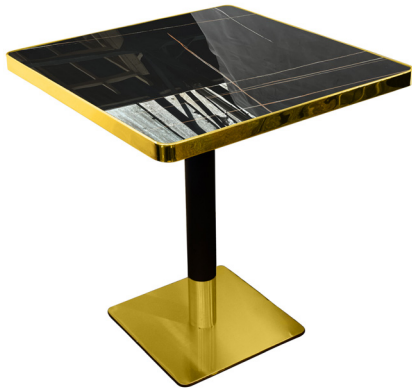

**Tabletop with Base £175**

**Oak - Black & Gold Base**

**Tabletop**

**Material:** Marble Effect  
**Size:** 70x70cm for 2-4 people  
**Weight:** 15 kg  
**Price:** £81

**Base**

**Material:** Cast iron  
**Height:** 75cm - **Weight:** 9 kg  
**Price:** £95

**Tabletop with Base £175**

**White Stone - Black & Gold Base**

**Tabletop**

**Material:** Engineered Marble  
**Size:** 60x60cm/70x70cm for 2-4 people  
**Weight:** 21 kg  
**Price:** £117

**Base**

**Material:** Cast iron  
**Height:** 75cm - **Weight:** 15 kg  
**Price:** £95

**Tabletop with Base £210**

**Black Stone - Black & Gold Base**

**Tabletop**

**Material:** Engineered Marble  
**Size:** 60x60cm/70x70cm for 2-4 people  
**Weight:** 21 kg  
**Price:** £117

**Base**

**Material:** Cast iron  
**Height:** 75cm - **Weight:** 15 kg  
**Price:** £95