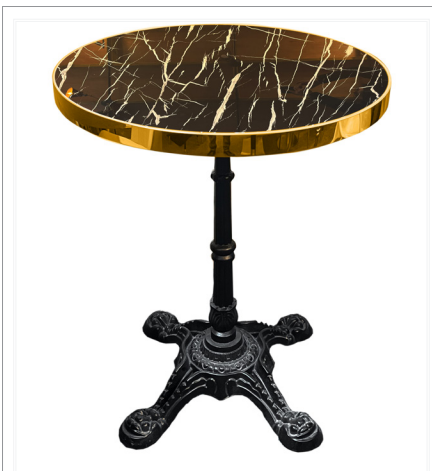

**Round Black & White - Classic
Ornate Black Base**

Tabletop

Material: Marble Effect

Size: 70cm/80cm for 2-4 people

Weight: 13 kg

Price: 60cm £58 - 80cm £81

Base

Material: Cast iron

Height: 75cm - **Weight:** 15 kg

Price: £97

Tabletop with Base 60cm £155

Tabletop with Base 80cm £175