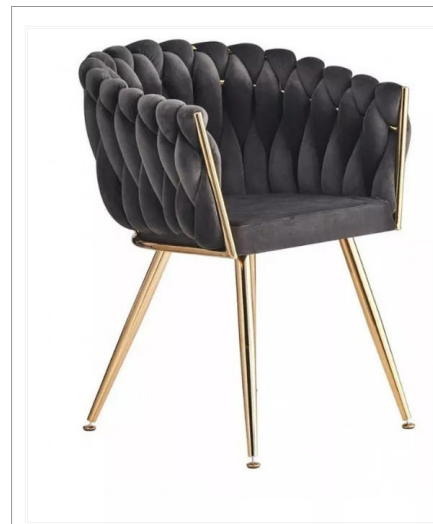

£160

**Roma Wave - Velvet chair - Gold Frame - Navy Blue**

Material : Velvet  
Size : 76cm, 61cm, 40cm  
Weight : 12kg

£160

**Roma Wave - Velvet chair - Gold Frame - mocha**

Material : Velvet  
Size : 76cm, 61cm, 40cm  
Weight : 12kg