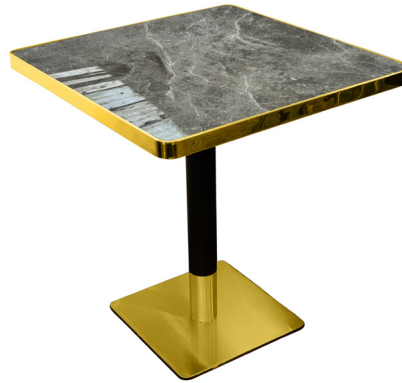

**Tabletop with Base £250**

**Black & Gold - Black & Gold Base**

**Tabletop**

**Material:** Marble Effect  
**Size:** 70x70cm for 2-4 people  
**Weight:** 15 kg  
**Price:** £81

**Base**

**Material:** Cast iron  
**Height:** 75cm - **Weight:** 9 kg  
**Price:** £95

**Tabletop with Base £175**

**Grey - Black & Gold Base**

**Tabletop**

**Material:** Marble Effect  
**Size:** 70x70cm for 2-4 people  
**Weight:** 15 kg  
**Price:** £81

**Base**

**Material:** Cast iron  
**Height:** 75cm - **Weight:** 9 kg  
**Price:** £95