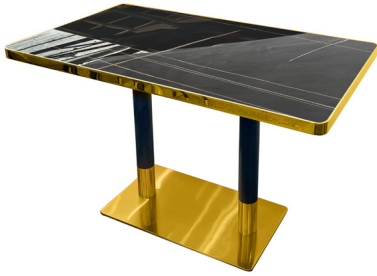

**Material:** Cast iron

**Height:** 75cm - **Weight:** 15 kg

**Price:** £153

**Tabletop with Base £250**

White Stone - Black & Gold Base

**Tabletop**

**Material:** Engineered Marble

**Size:** 120x70cm for 4-6 people

**Weight:** 45 kg

**Price:** £162

**Base**

**Material:** Cast iron

**Height:** 75cm - **Weight:** 15 kg

**Price:** £153

**Tabletop with Base £315**

**Black Stone - Black & Gold Base**

**Tabletop**

**Material:** Engineered Marble  
**Size:** 120x70cm for 4-6 people  
**Weight:** 45 kg  
**Price:** £162

**Base**

**Material:** Cast iron  
**Height:** 75cm - **Weight:** 15 kg  
**Price:** £153

**Tabletop with Base £315**

**Dark Old Oak - Black & Gold Base**

**Tabletop**

**Material:** Marble Effect  
**Size:** 120x70cm for 4-6 people  
**Weight:** 28 kg  
**Price:** £99

**Base**

**Material:** Cast iron  
**Height:** 75cm - **Weight:** 15 kg  
**Price:** £153