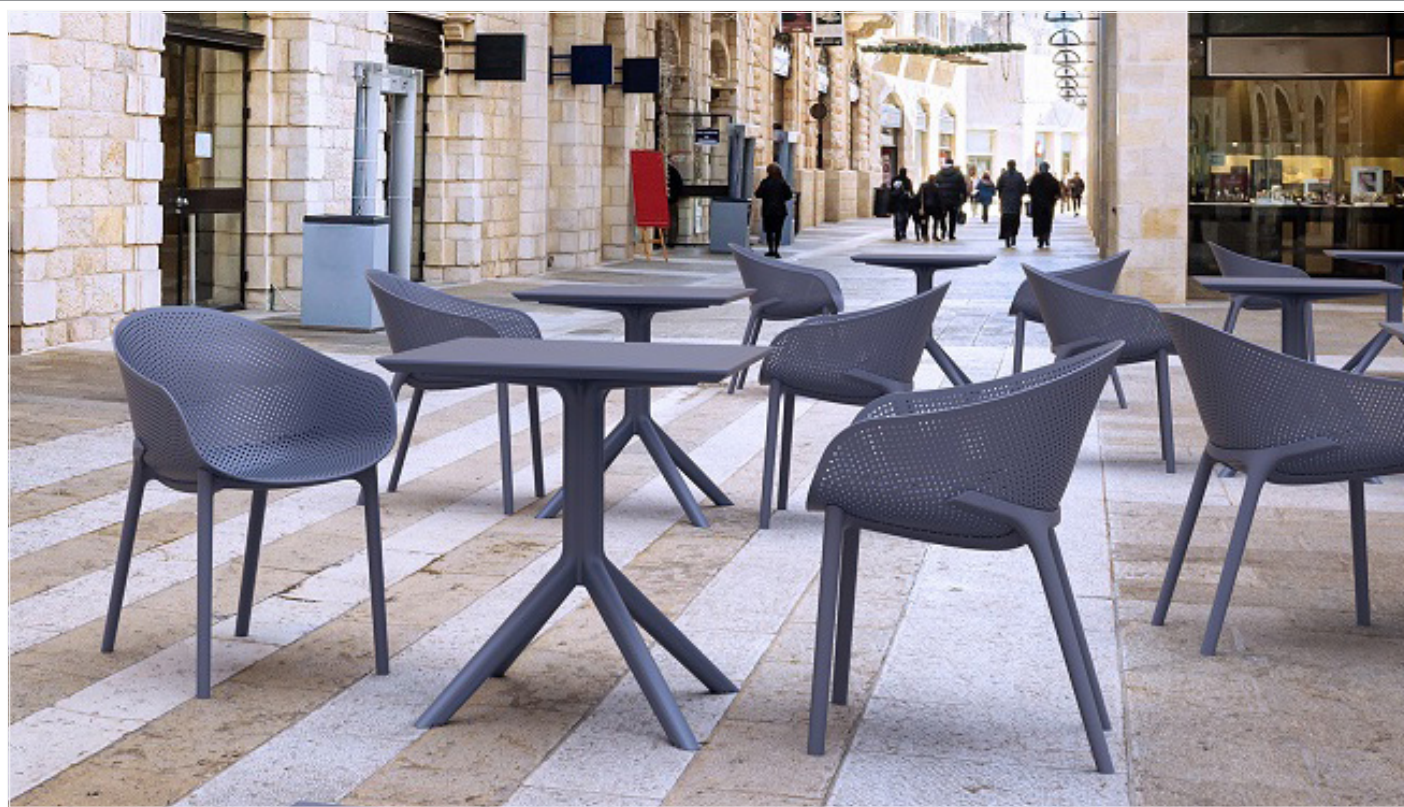

O u t d o o r   C h a i r s