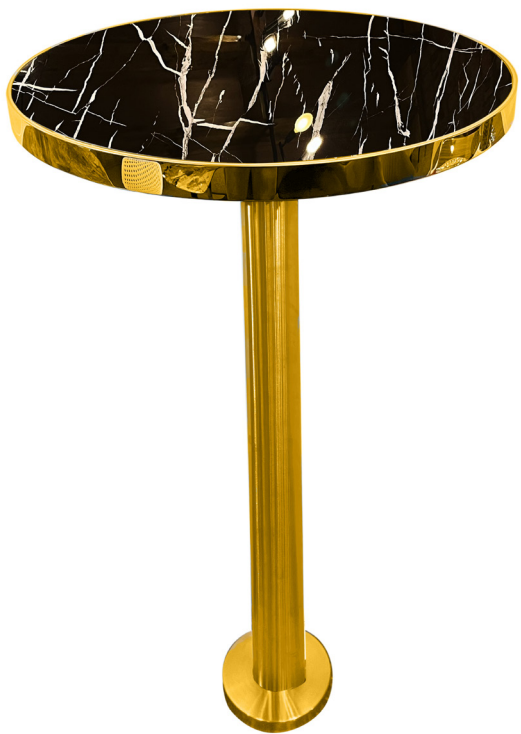

**Tabletop with Base 60cm £165**  
**Tabletop with Base 80cm £185**

**Poseur Round Table - White - Black & Gold Fixed Base**

**Tabletop**

**Material:** Marble Effect  
**Size:** 70cm/80cm for 2-4 people  
**Weight:** 13 kg  
**Price:** 60cm £58 - 80cm £81

**Base**

**Material:** Cast iron  
**Height:** 100cm - **Weight:** 9 kg  
**Price:** £108

**Tabletop with Base 60cm £165**  
**Tabletop with Base 80cm £185**

P o s e u r   T a b l e   -   F i x e d  
B a s e