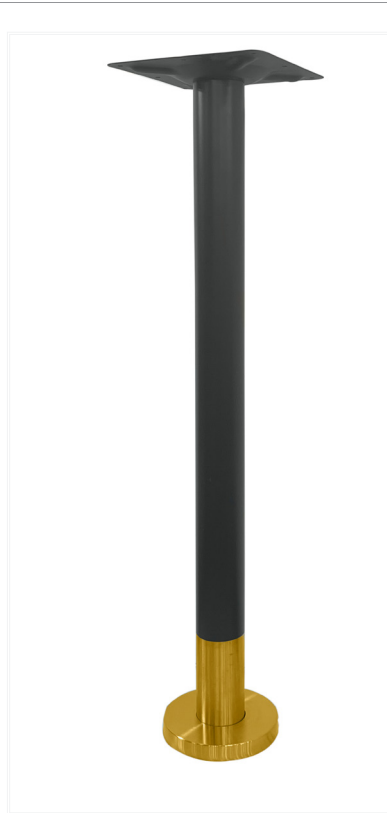

**Base**

**Material:** Cast iron

**Height:** 75cm - **Weight:** 15 kg

**Price:** £97

**Tabletop with Base 60cm £155**

**Tabletop with Base 80cm £175**

P o s e u r   T a b l e   -   F i x e d  
B a s e

**M a r b l e   T a b l e s**