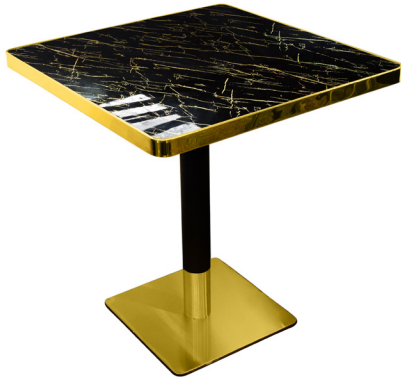

**Tabletop with Base £315**

**Dark Old Oak - Black & Gold Base**

**Tabletop**

**Material:** Marble Effect  
**Size:** 120x70cm for 4-6 people  
**Weight:** 28 kg  
**Price:** £99

**Base**

**Material:** Cast iron  
**Height:** 75cm - **Weight:** 15 kg  
**Price:** £153

**Tabletop with Base £250**

**White - Black & Gold Base**

**Tabletop**

**Material:** Marble Effect  
**Size:** 120x70cm for 4-6 people  
**Weight:** 28 kg  
**Price:** £99

**Base**

**Material:** Cast iron  
**Height:** 75cm - **Weight:** 15 kg  
**Price:** £153

**Tabletop with Base £250**

**Black & Gold - Black & Gold Base**

**Tabletop**

**Material:** Marble Effect  
**Size:** 70x70cm for 2-4 people  
**Weight:** 15 kg  
**Price:** £81

**Base**

**Material:** Cast iron  
**Height:** 75cm - **Weight:** 9 kg  
**Price:** £95