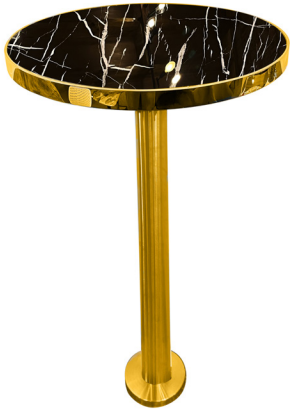

**Tabletop with Base 60cm £165**  
**Tabletop with Base 80cm £185**

**Poseur Round Table - White - Black & Gold Fixed Base**

**Tabletop**

**Material:** Marble Effect  
**Size:** 70cm/80cm for 2-4 people  
**Weight:** 13 kg  
**Price:** 60cm £58 - 80cm £81

**Base**

**Material:** Cast iron  
**Height:** 100cm - **Weight:** 9 kg  
**Price:** £108

**Tabletop with Base 60cm £165**  
**Tabletop with Base 80cm £185**

P o s e u r   T a b l e   -   F i x e d  
B a s e