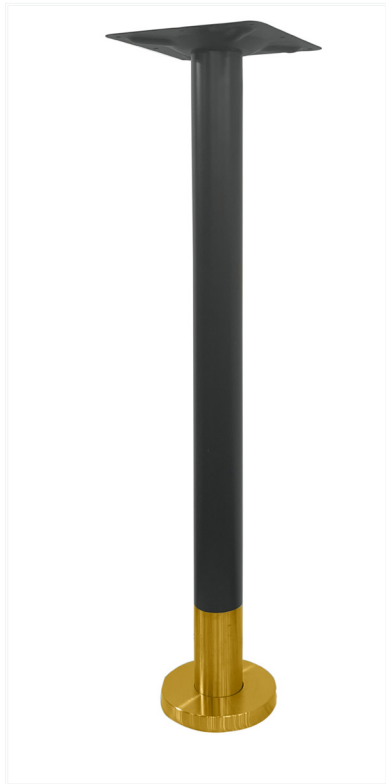

**Base**

**Material:** Cast iron

**Height:** 75cm - **Weight:** 15 kg

**Price:** £97

**Tabletop with Base 60cm £155**

**Tabletop with Base 80cm £175**

P o s e u r   T a b l e   -   F i x e d  
B a s e

**M a r b l e   T a b l e s**